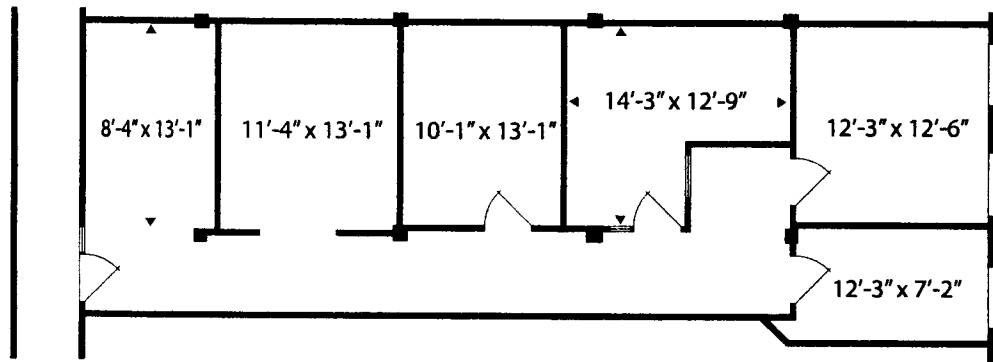

LOCATION MAP

FLOOR PLAN

SITE PLAN

UNIT 209
488441 ONTARIO LIMITED
 145 FRONT ST. EAST
 TORONTO

FOR DISCUSSION
 PURPOSES ONLY
 ALL DIMENSIONS ARE APPROXIMATE