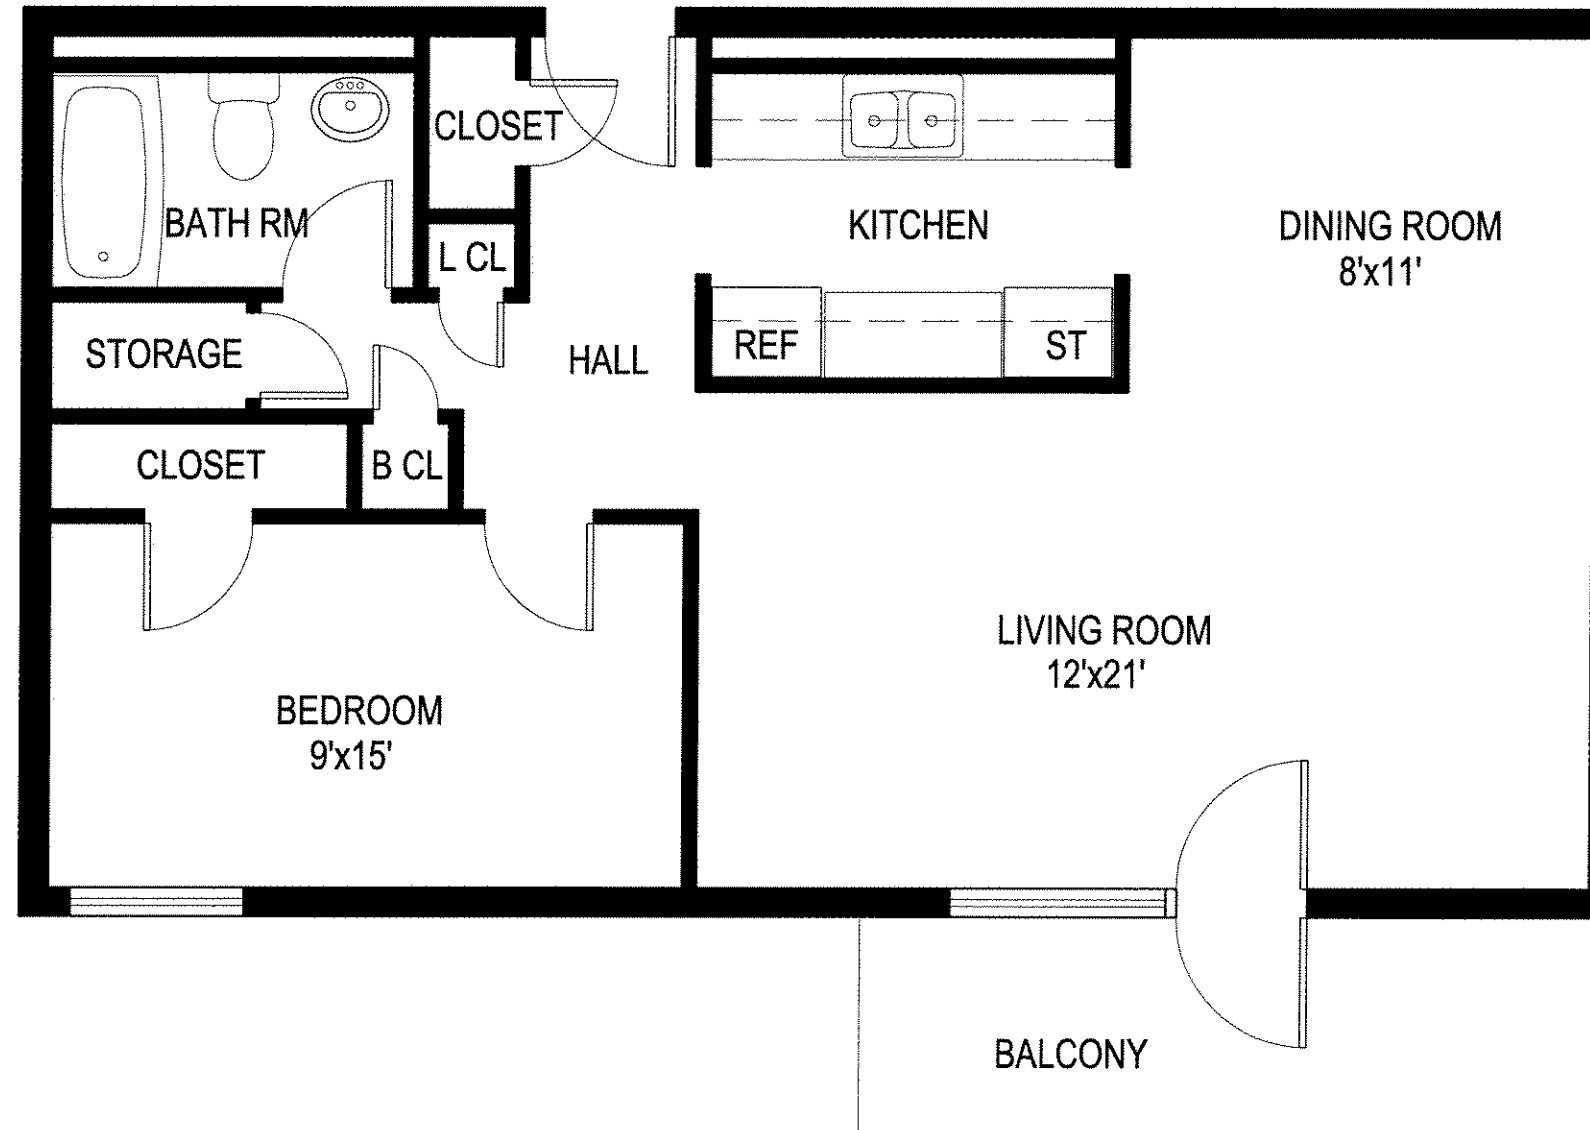

# THE GLEN 900

DIMENSIONS MAY VARY

ONE BEDROOM  
CONTACT: 905-728-4993