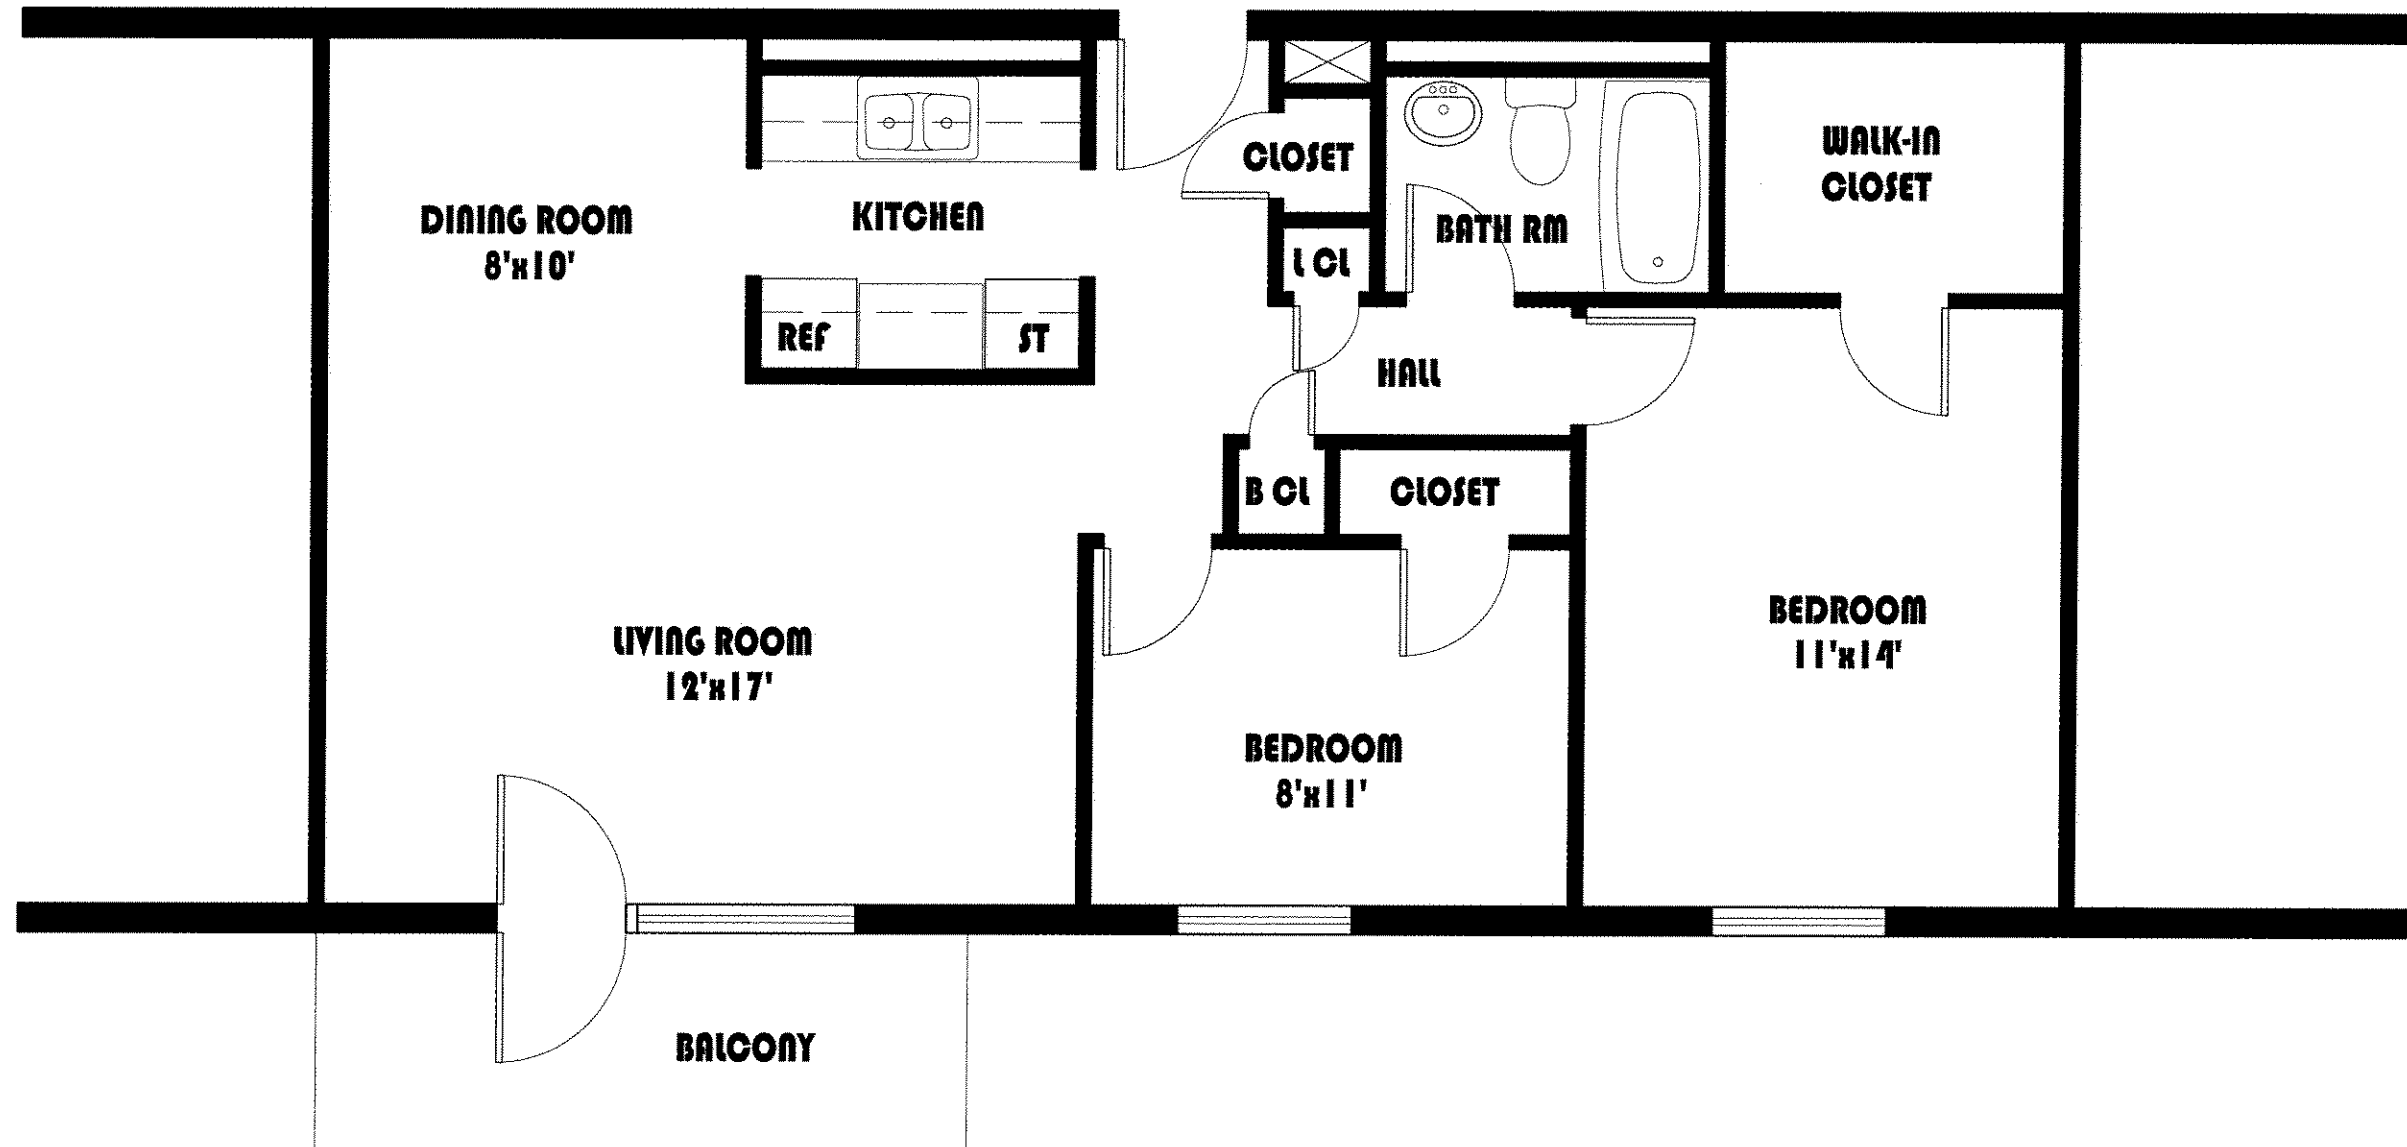

THE GLEN 900

TWO BEDROOM - TYPE B
CONTACT: 905-728-4993

DIMENSIONS MAY VARY