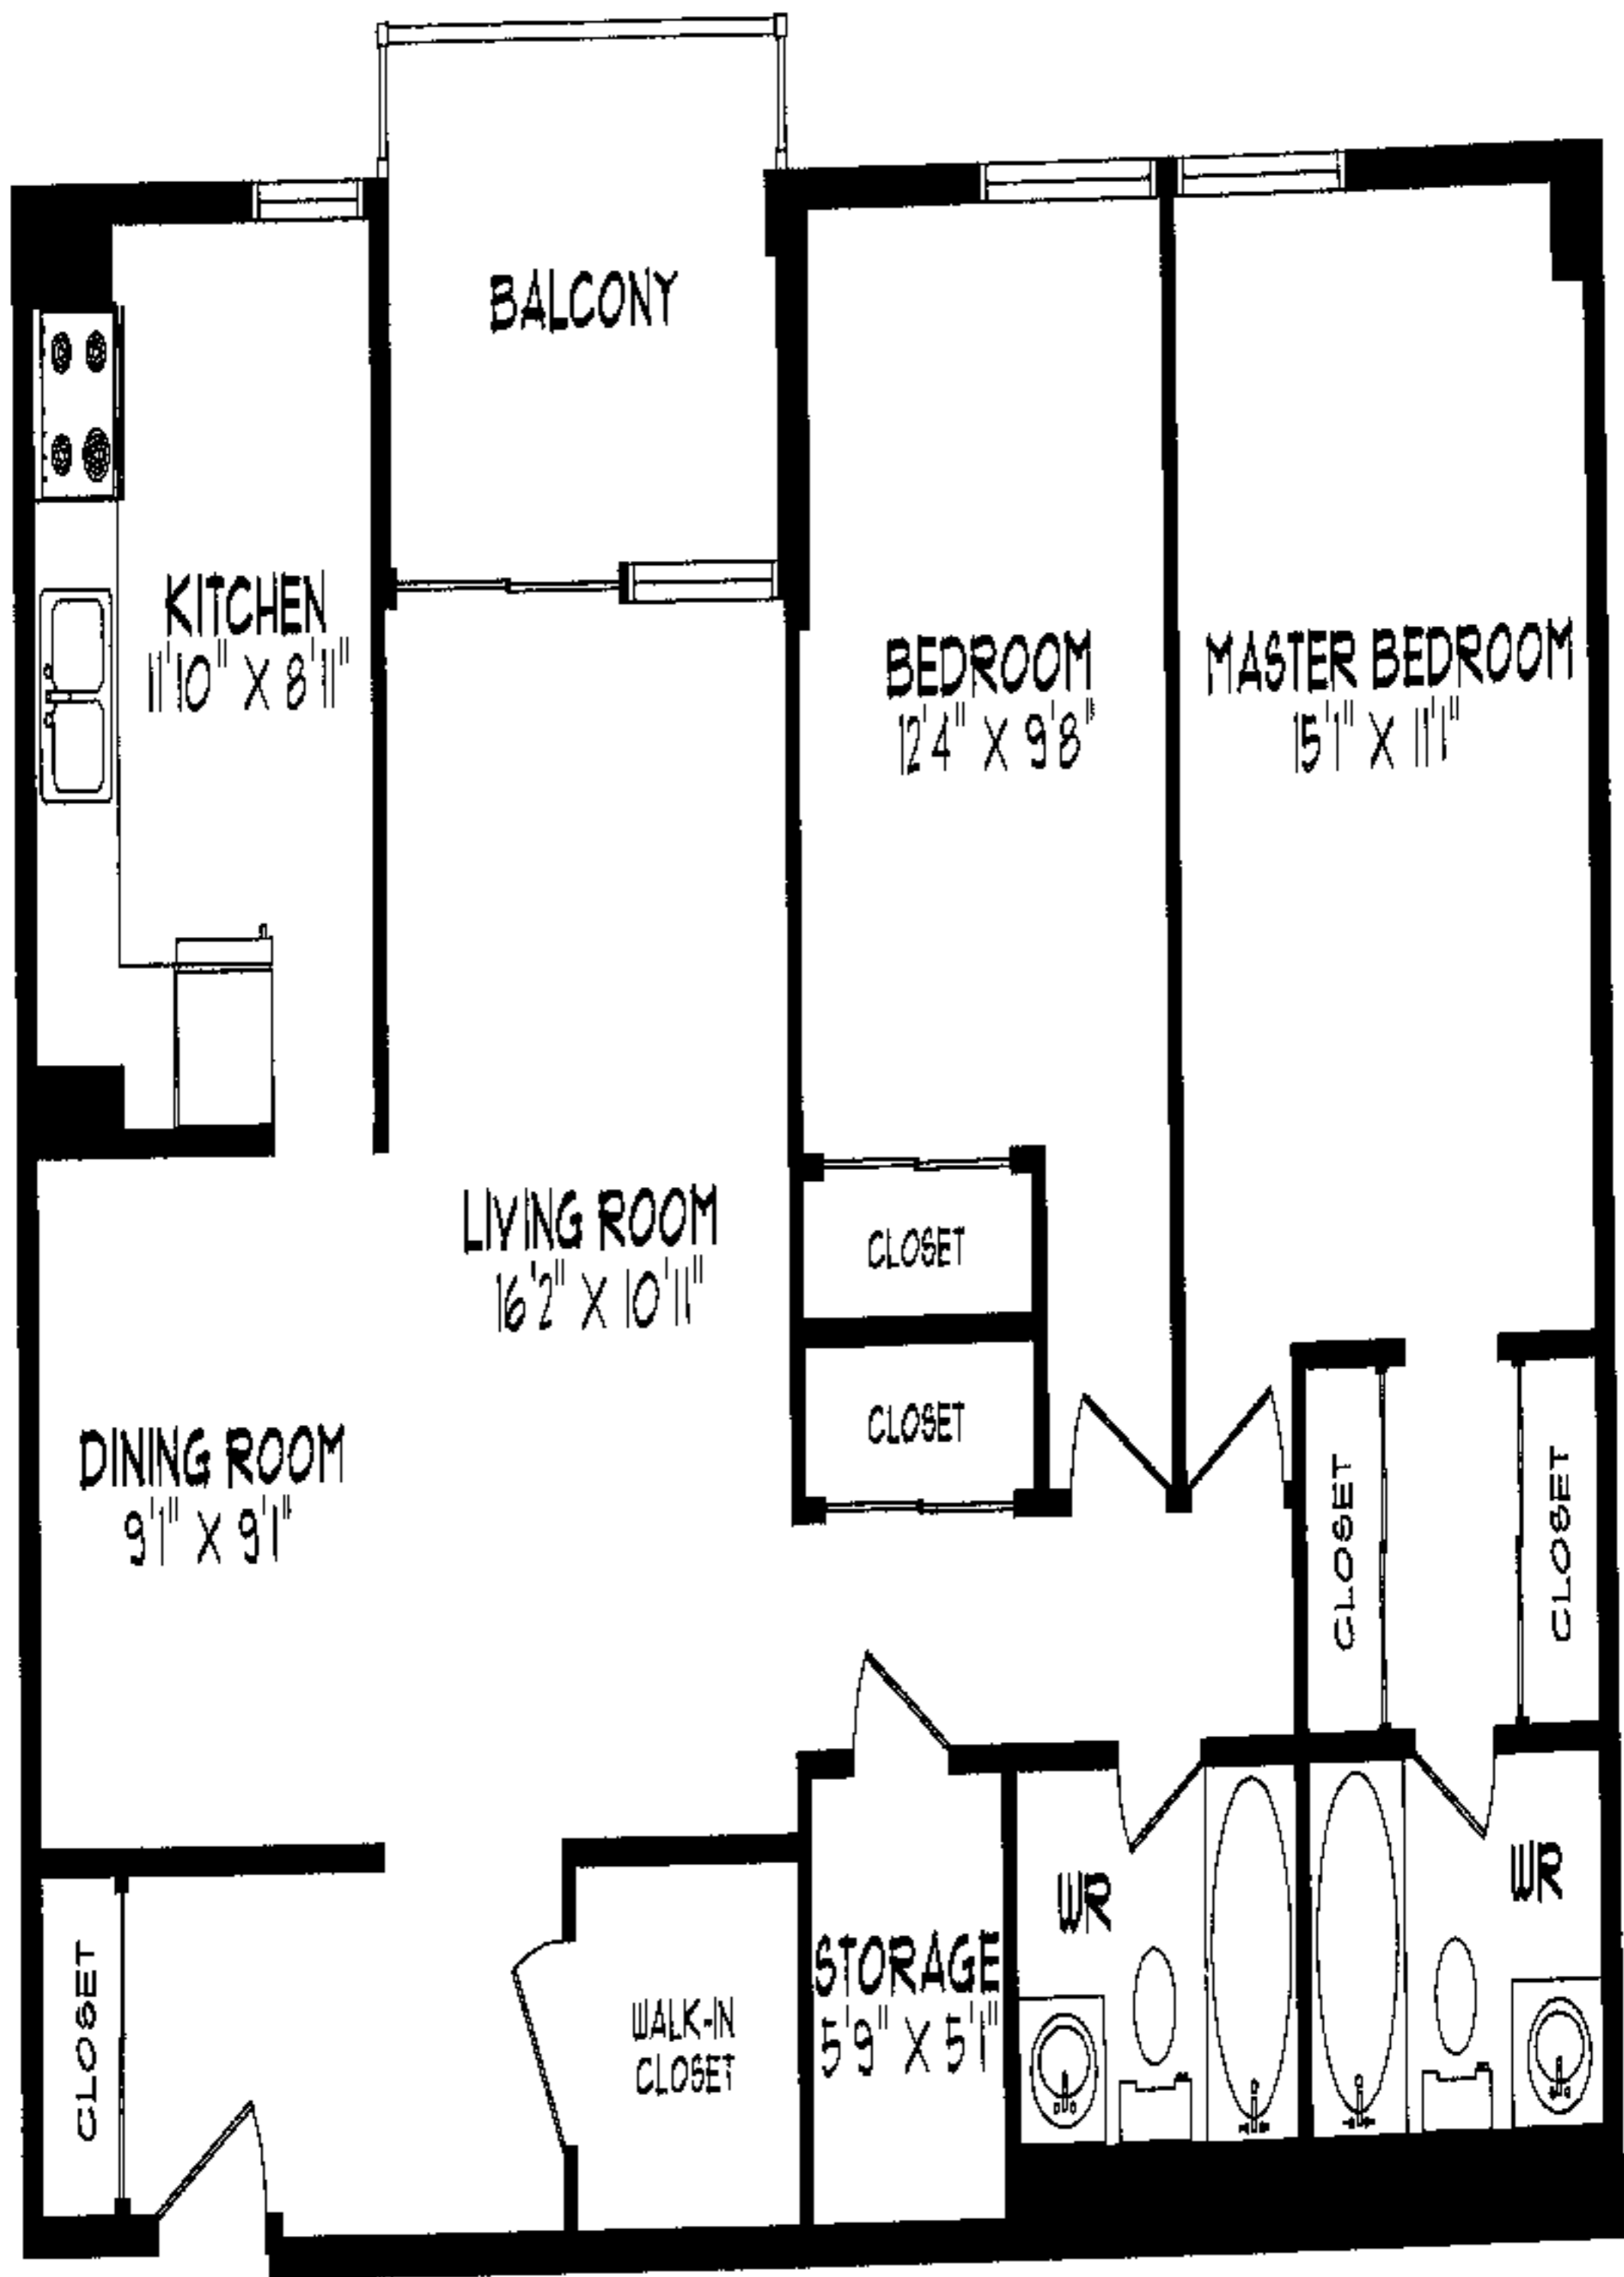

100 WINGARDEN COURT
2 BEDROOM

FIDELITY 
PROPERTY MANAGEMENT LIMITED

FOR RENTAL ENQUIRIES
PLEASE CALL 416-298-4648

1104 SQUARE FEET

MEASURED TO INSIDE FACE OF PERIMETER WALLS

MEASURED AND PRODUCED BY
PLANMAN ENTERPRISES LIMITED
905 711-1010