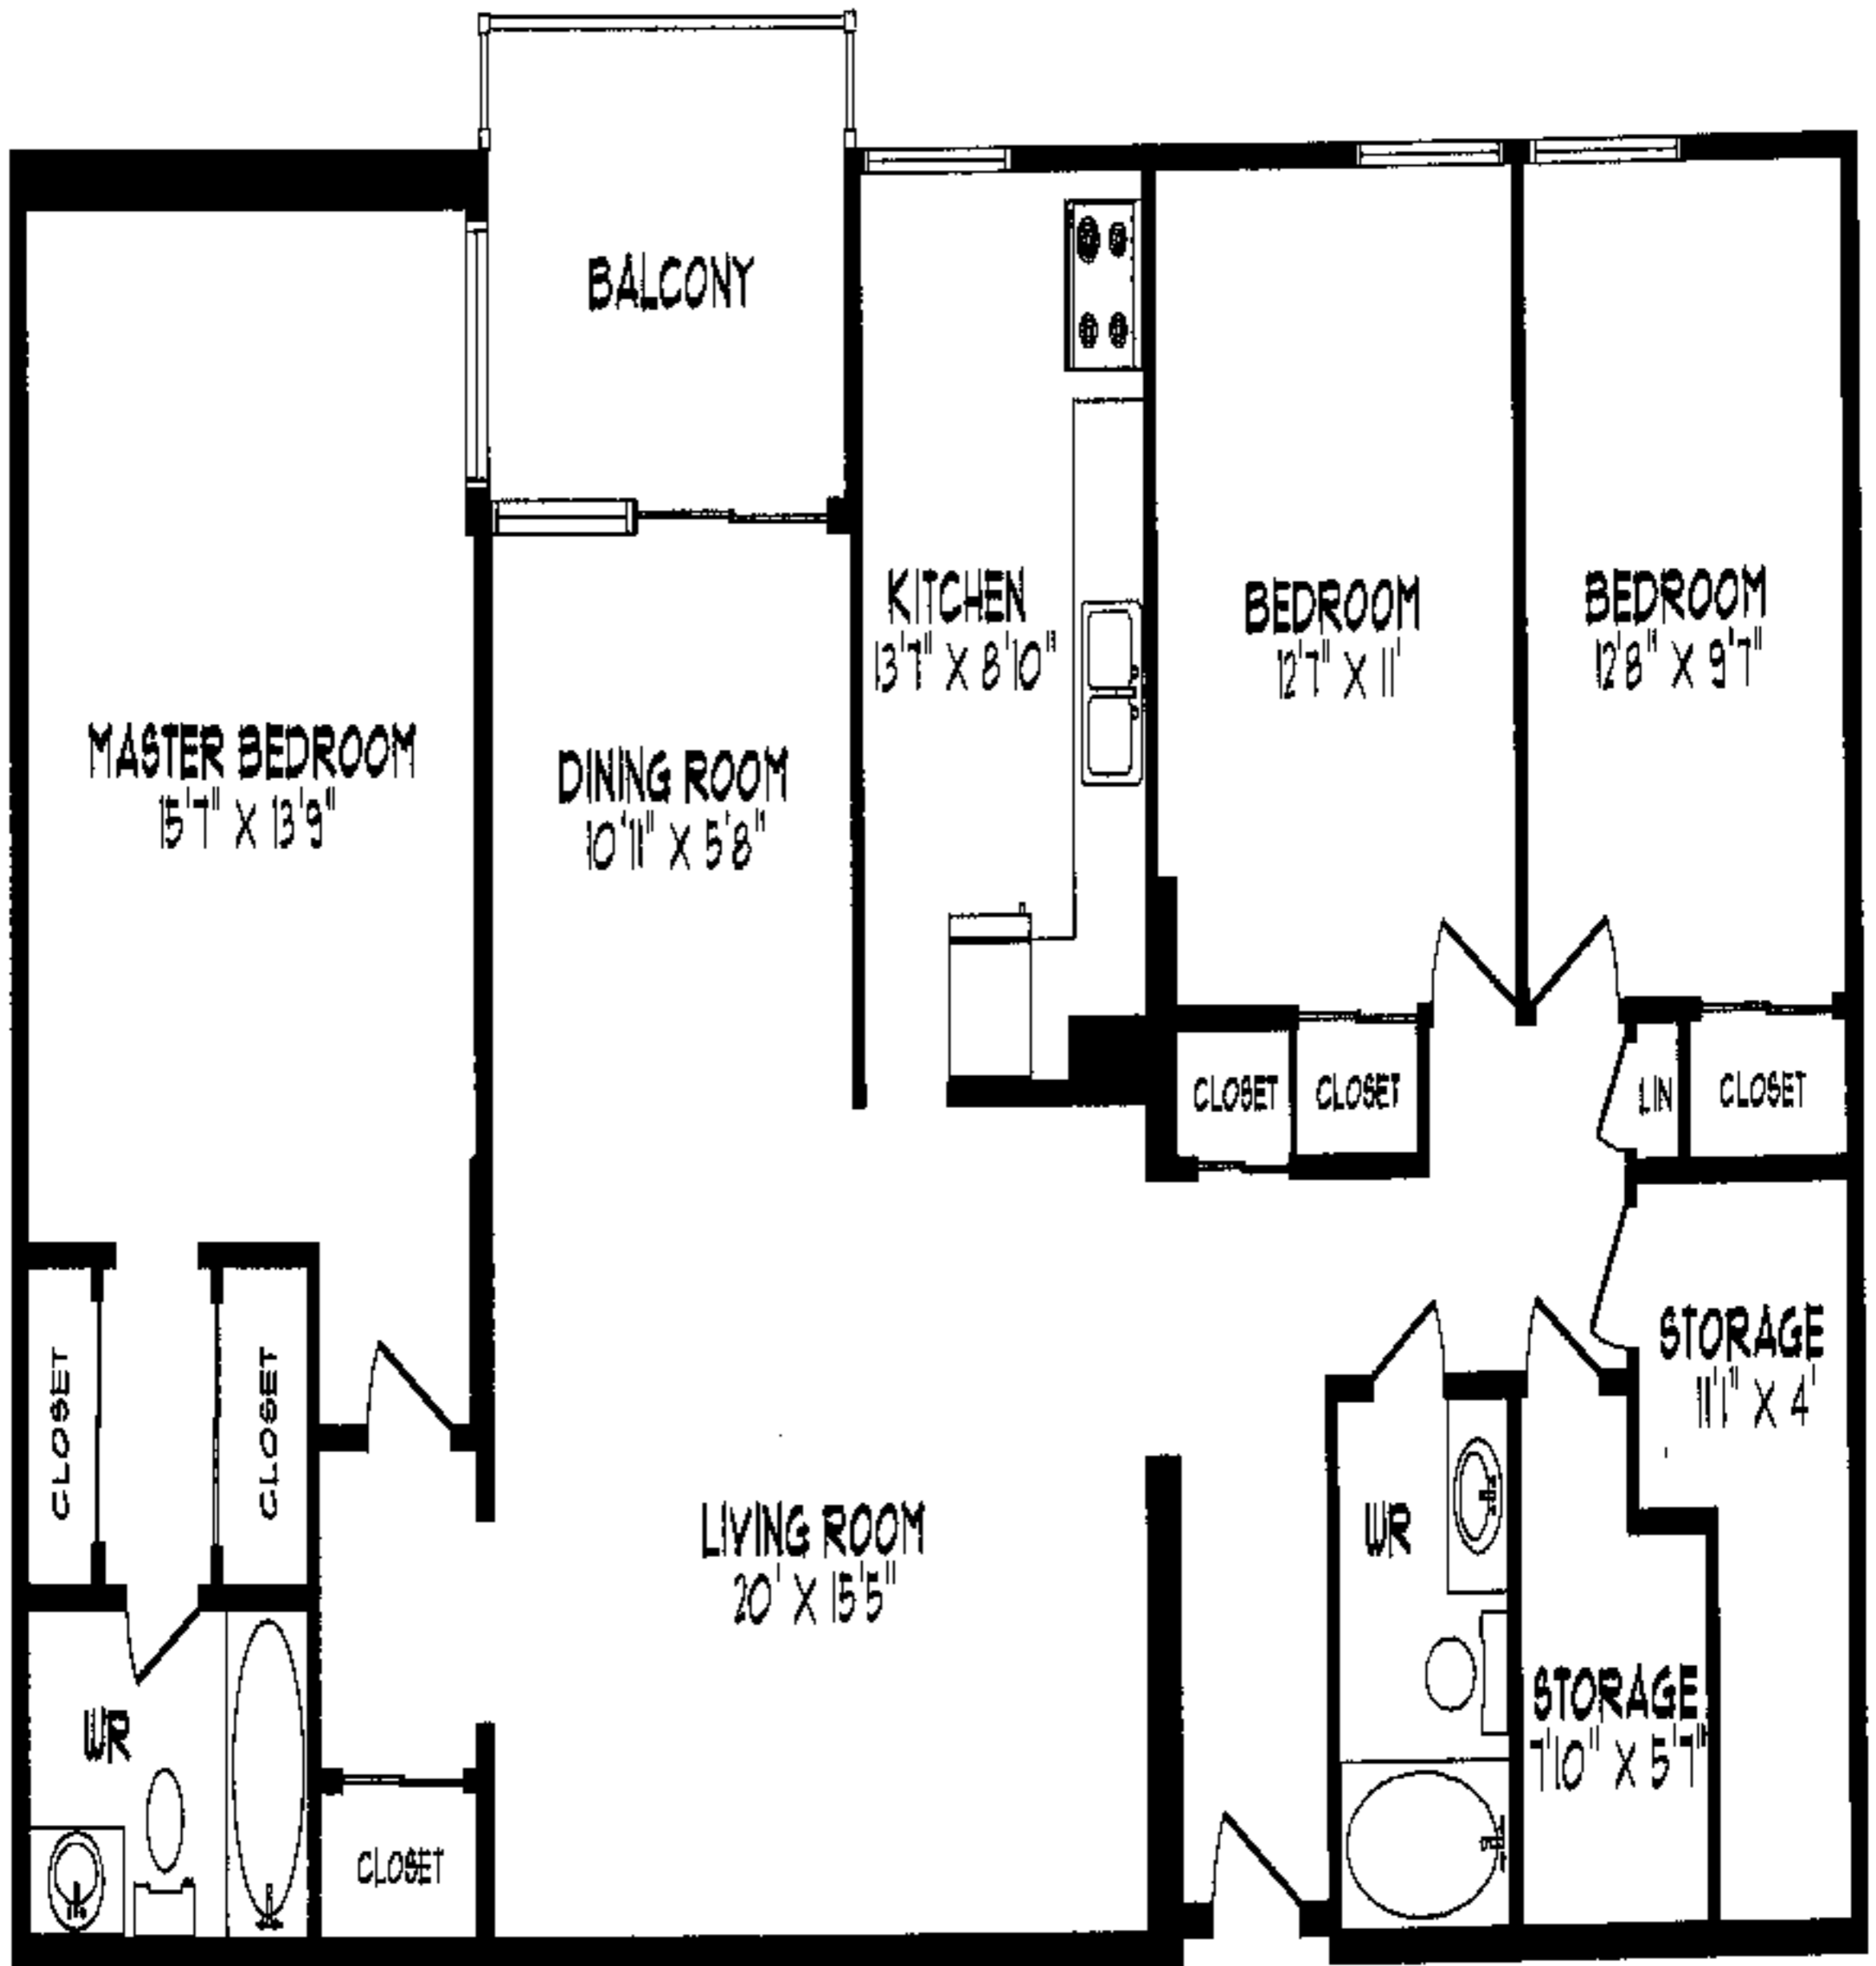

100 WINGARDEN COURT
3 BEDROOM

FIDELITY 
PROPERTY MANAGEMENT LIMITED

FOR RENTAL ENQUIRIES
PLEASE CALL 416-298-4648

1393 SQUARE FEET

MEASURED TO INSIDE FACE OF PERIMETER WALLS

FEET
MEASURED AND PRODUCED BY
PLANMAN ENTERPRISES LIMITED
905 711-7010