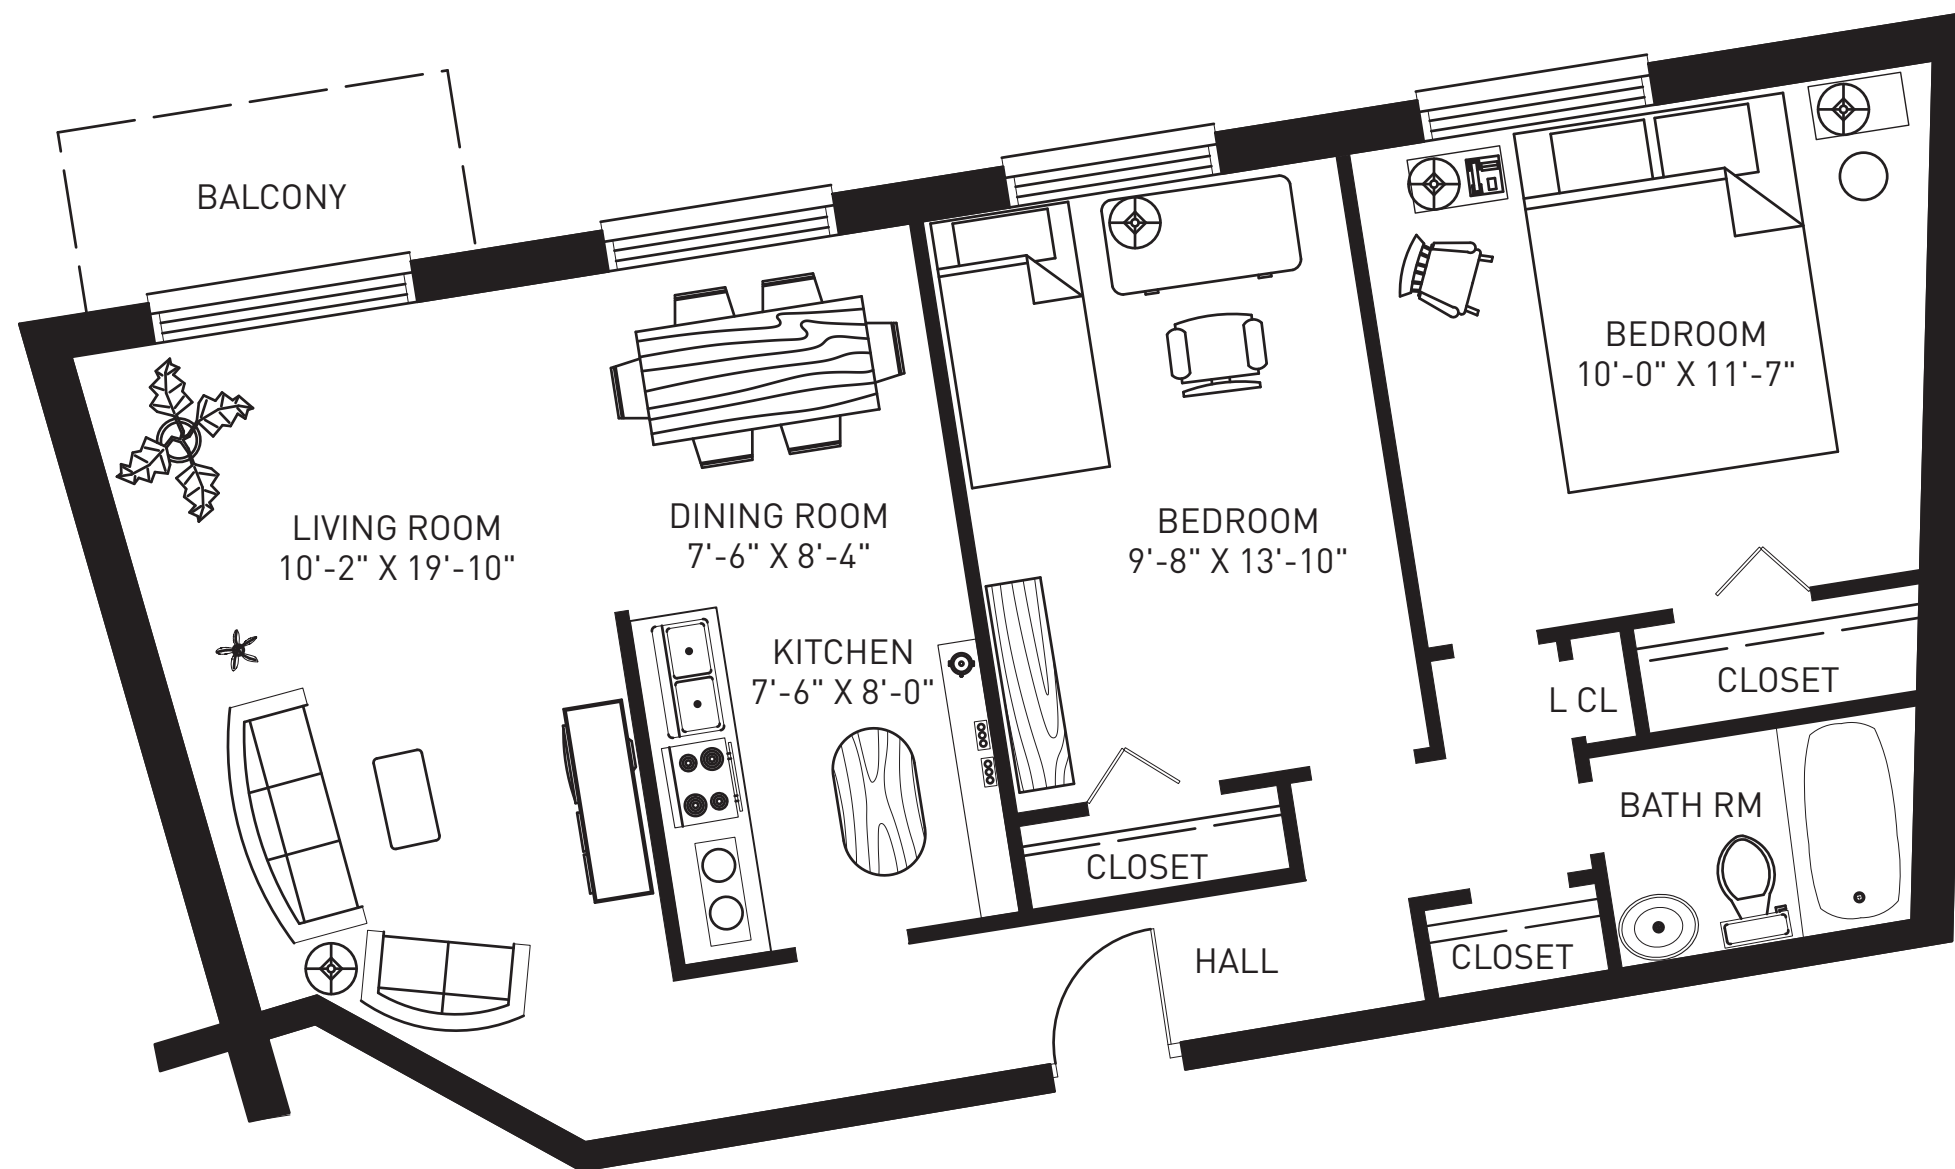

145 CONNAUGHT AVE

740 sq. ft.

TWO BEDROOM - TYPE A