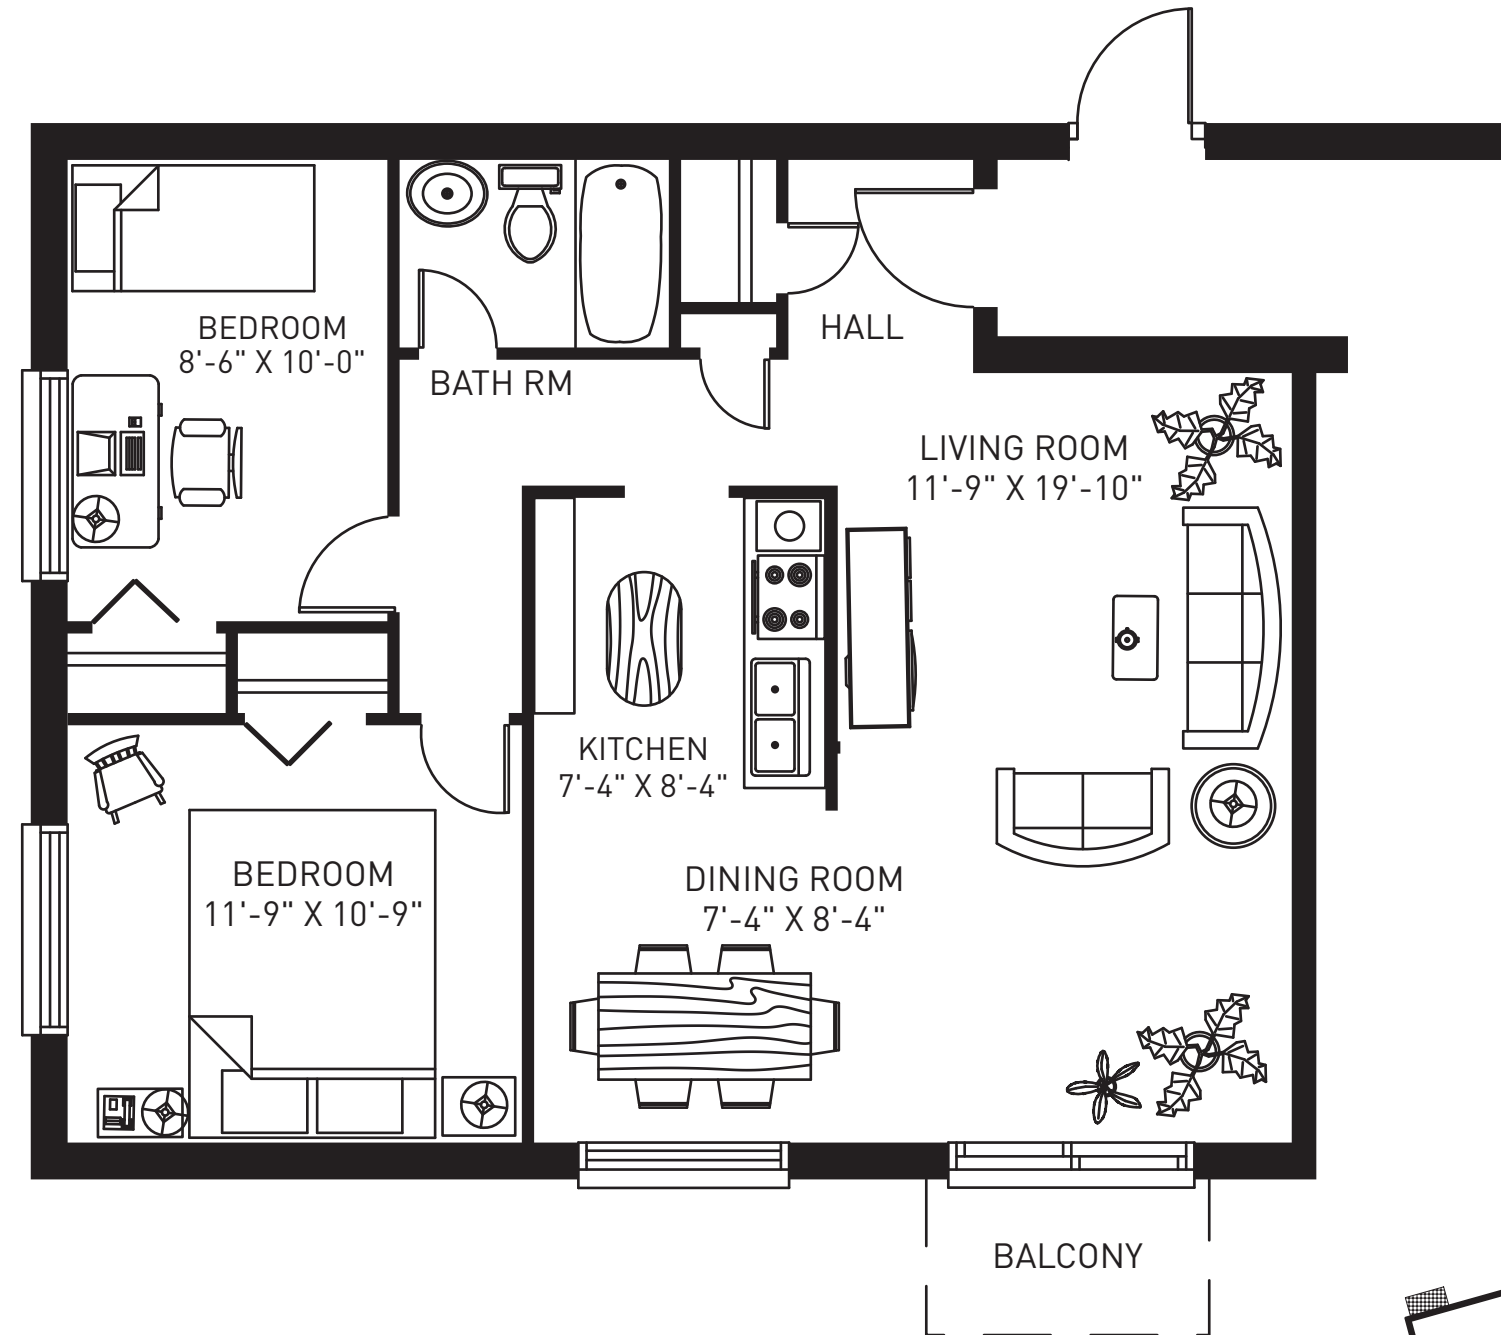

# 145 CONNAUGHT AVE

## 651 sq. ft.

TWO BEDROOM - TYPE B