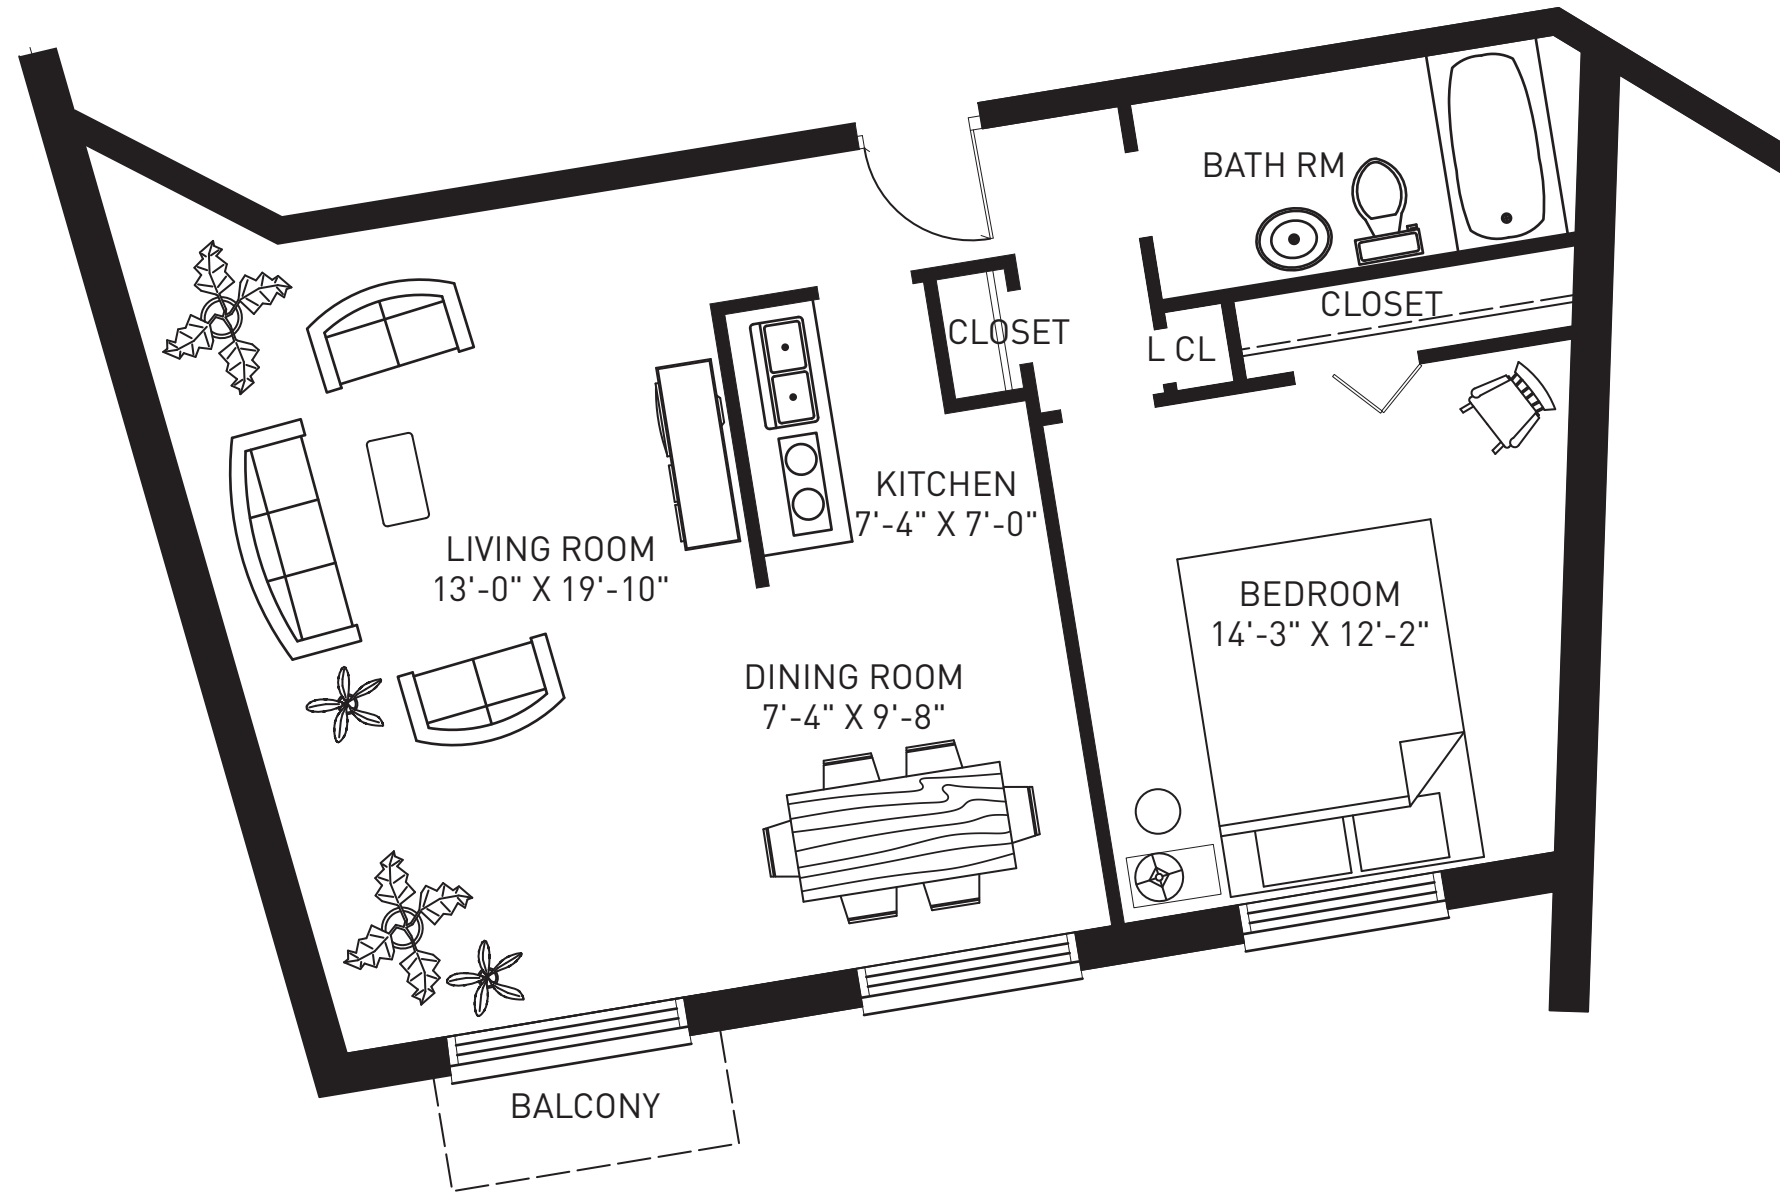

145 CONNAUGHT AVE

440 sq. ft.

ONE BEDROOM - TYPE C