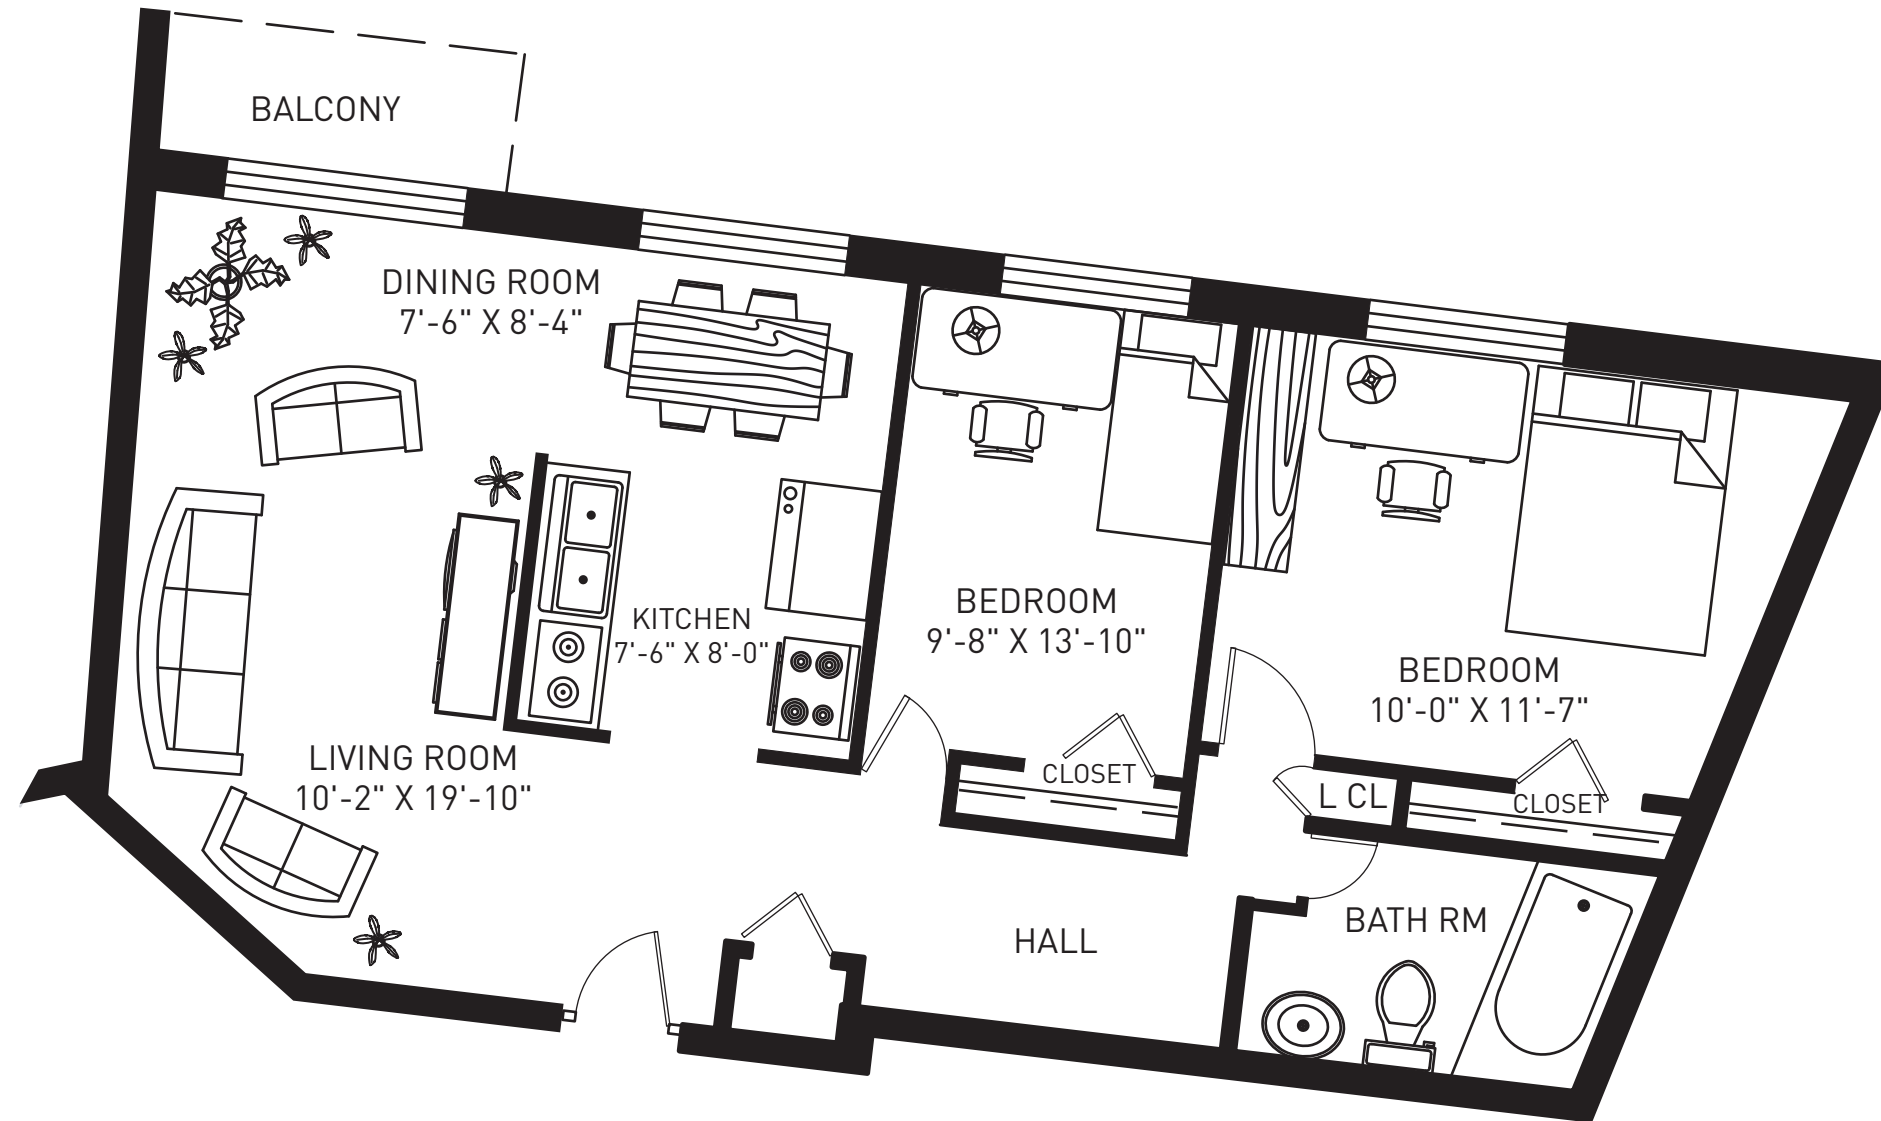

145 CONNAUGHT AVE

740 sq. ft.

TWO BEDROOM - TYPE D