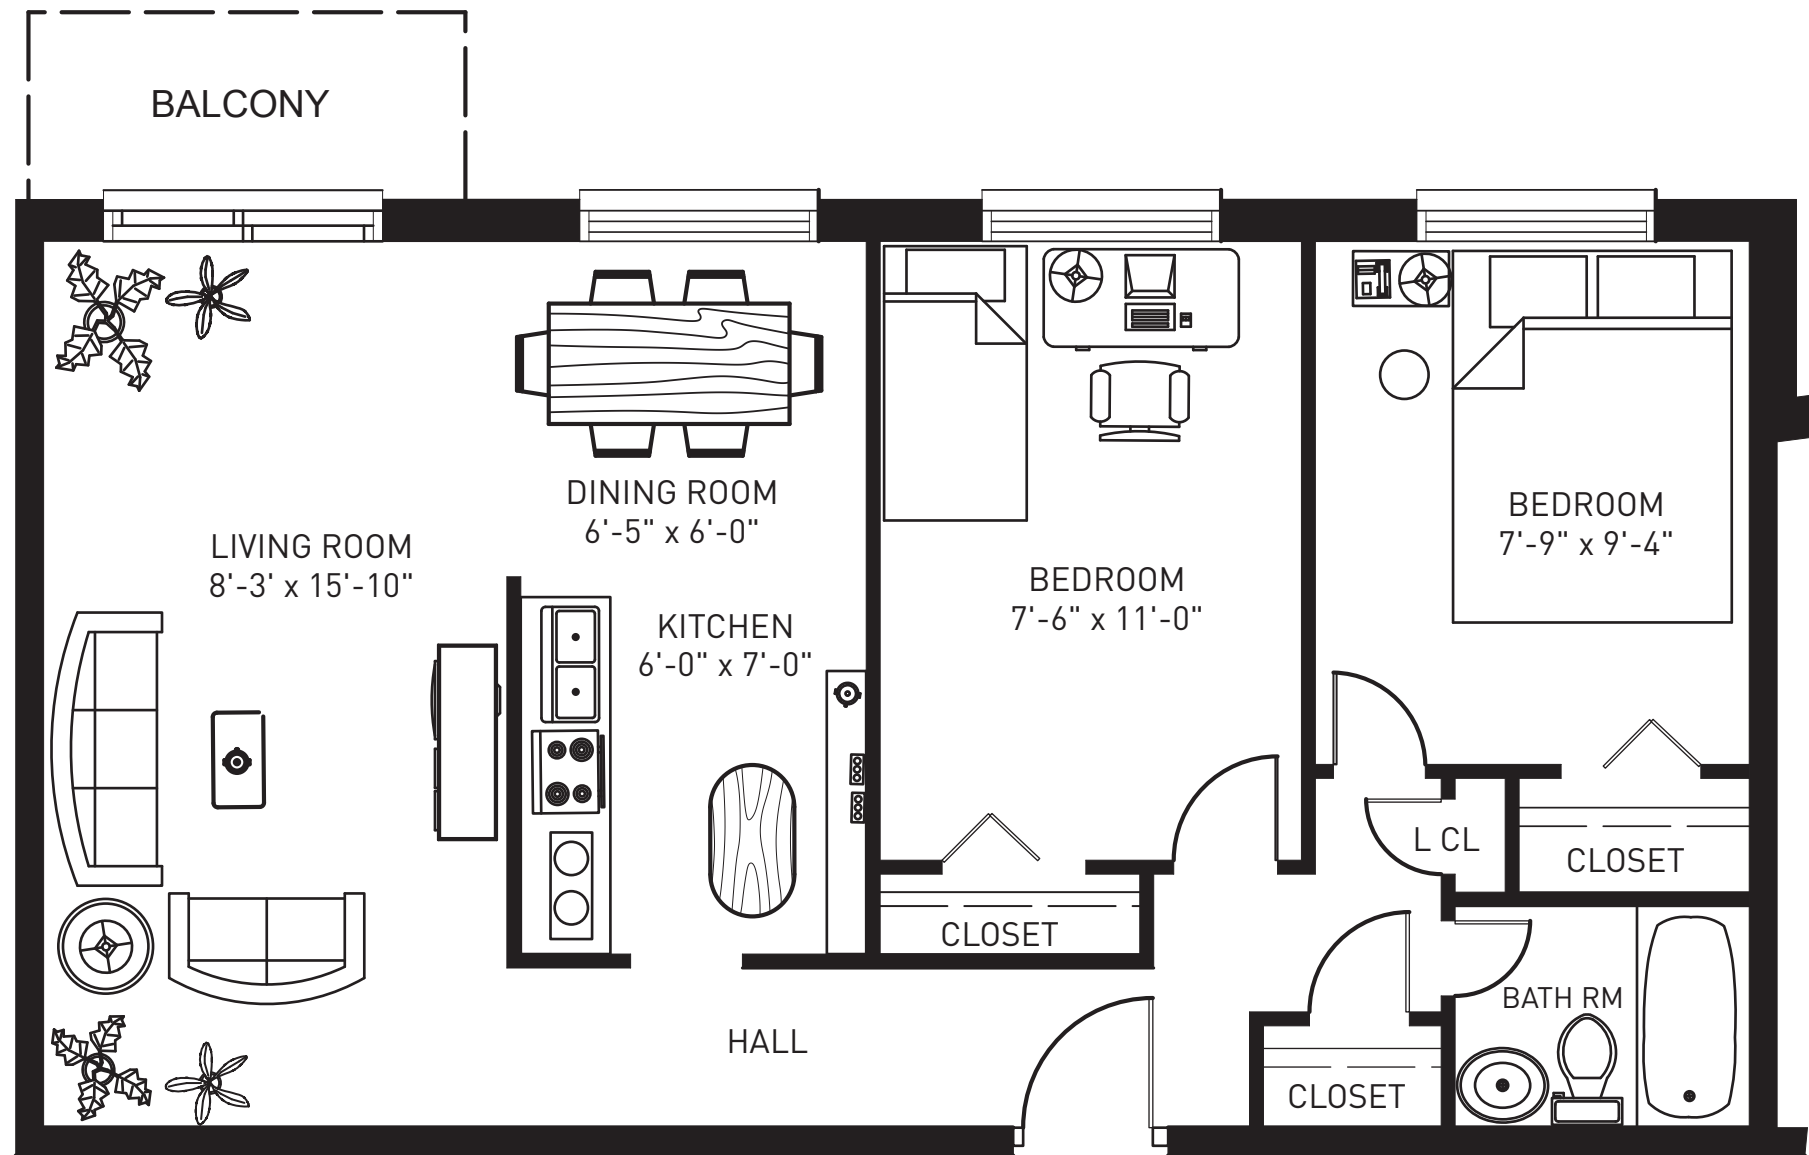

# 155 CONNAUGHT AVE

480 sq. ft.

TWO BEDROOM - TYPE A