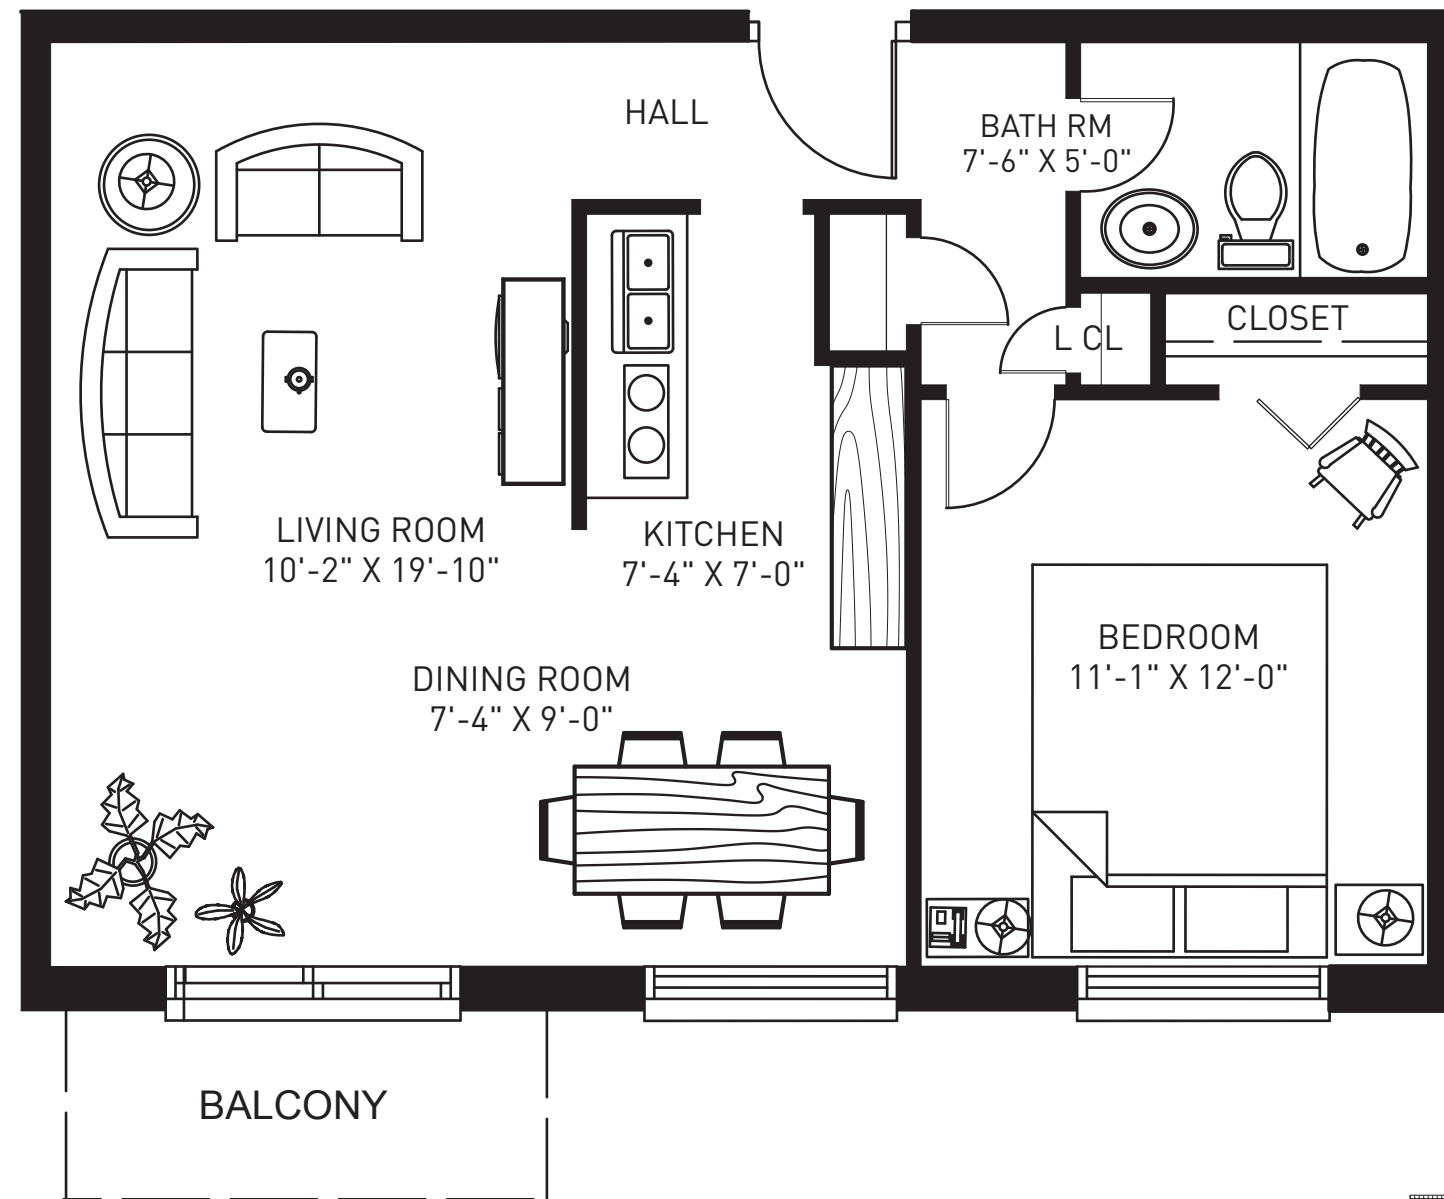

# 155 CONNAUGHT AVE

580 sq. ft.

ONE BEDROOM - TYPE C