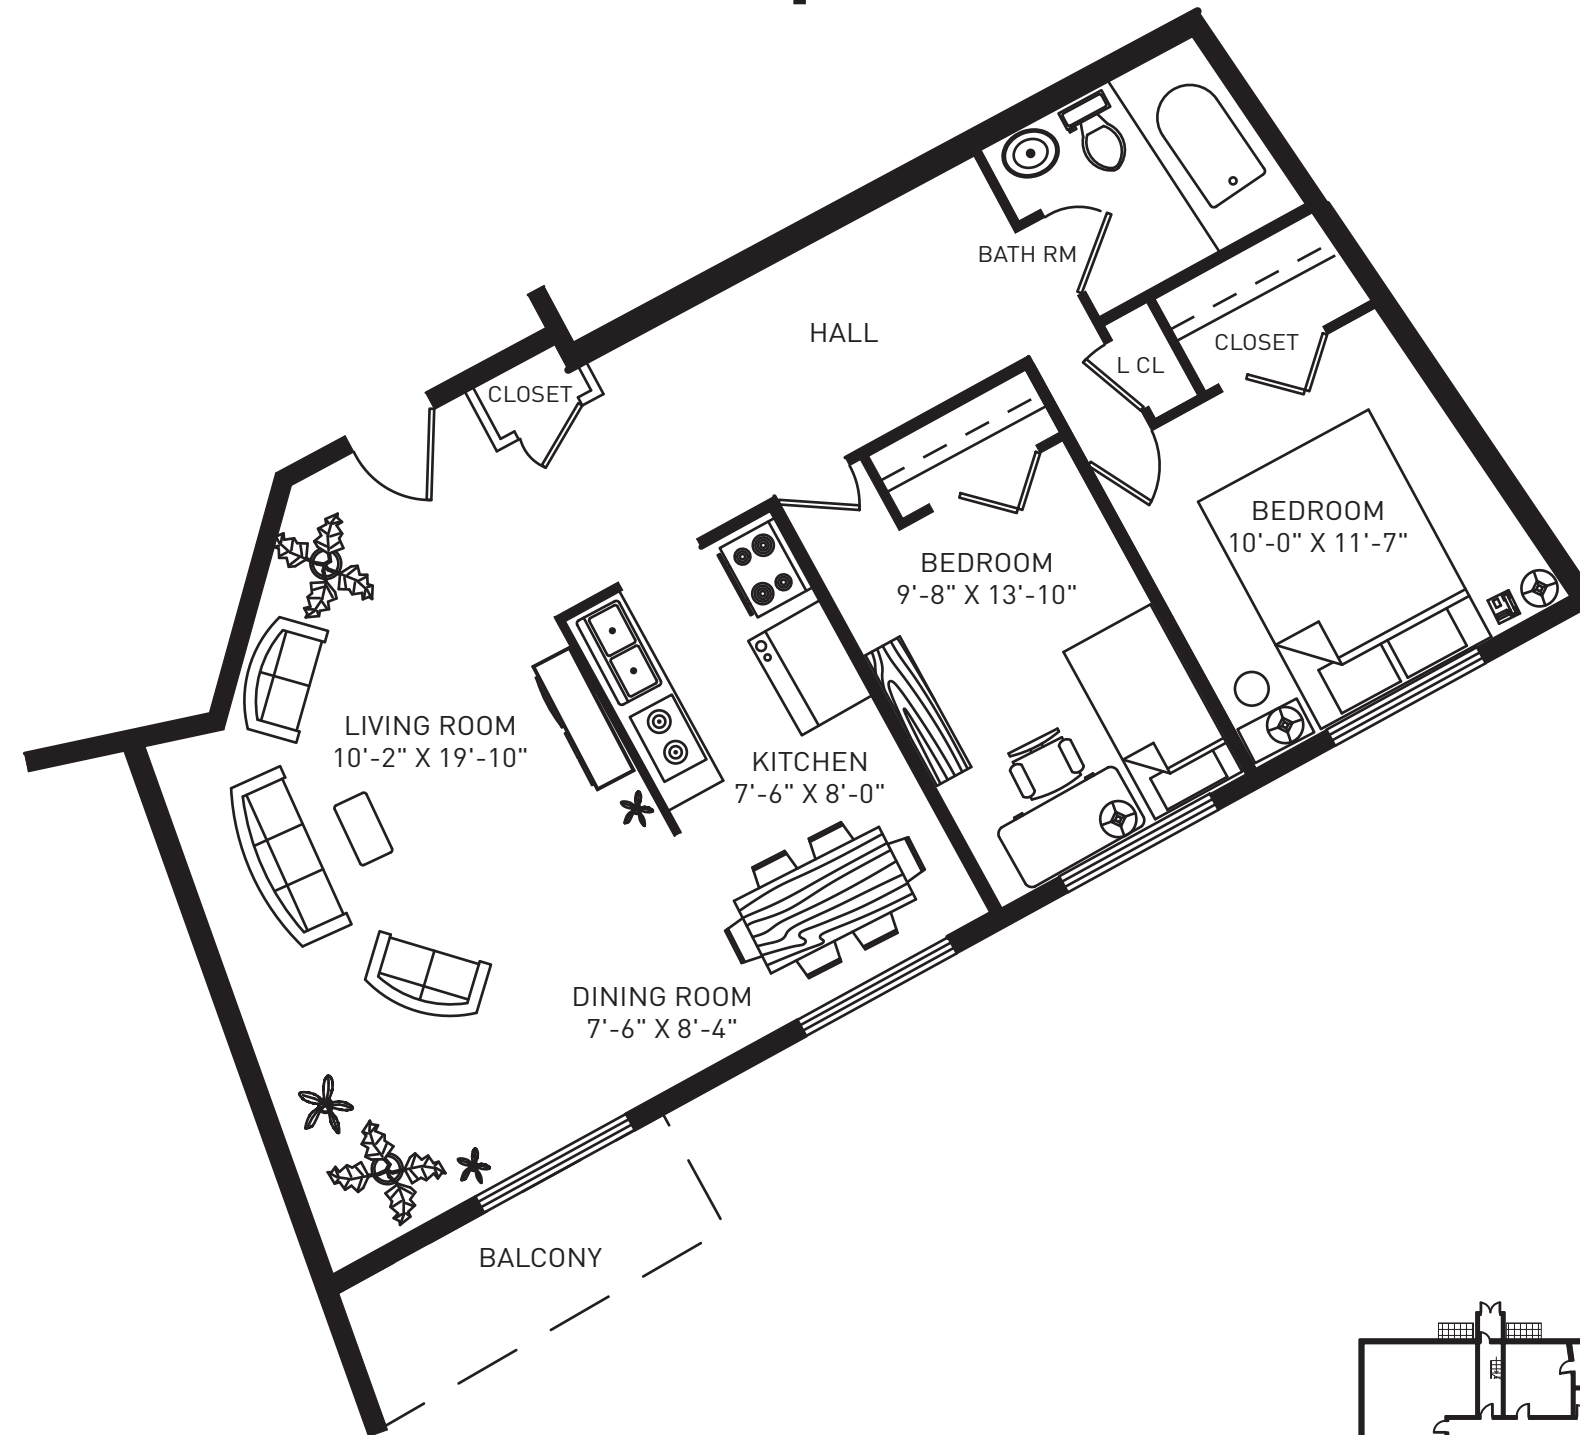

155 CONNAUGHT AVE

740 sq. ft.

TWO BEDROOM - TYPE D