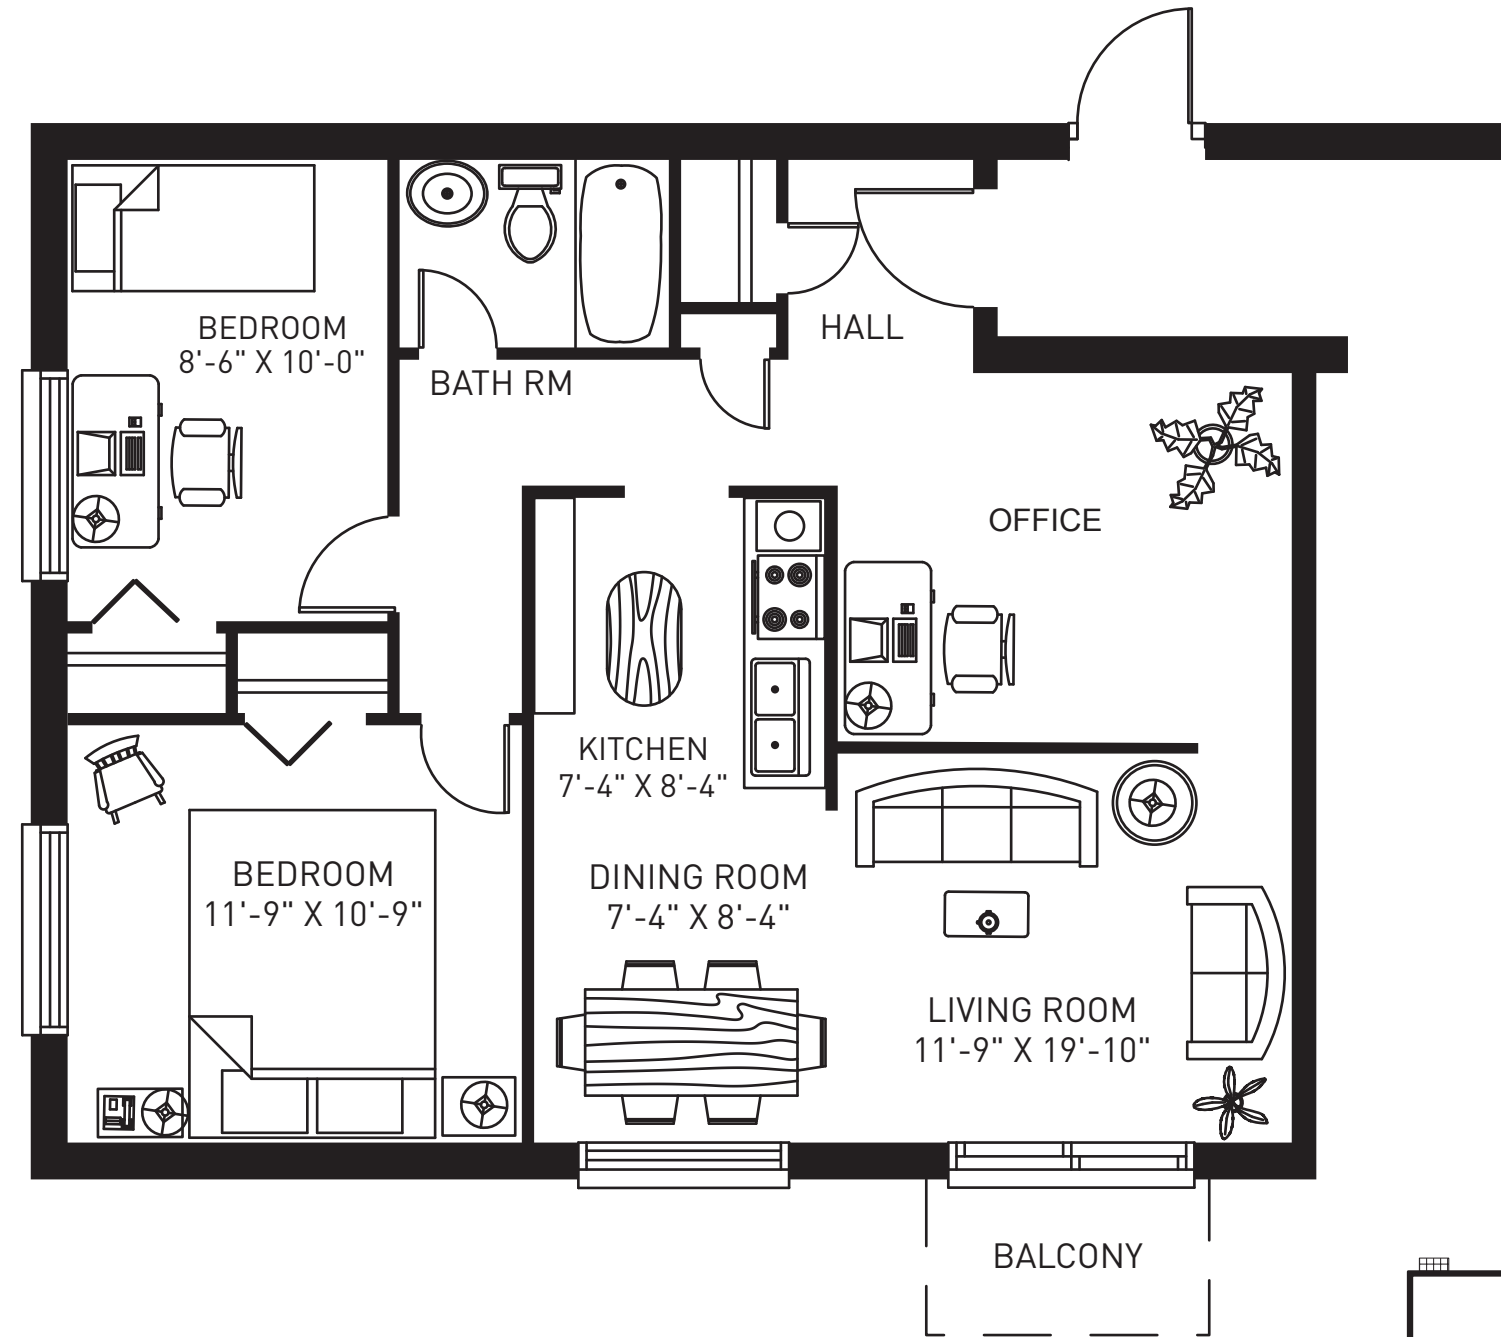

# 165 CONNAUGHT AVE

## 651 sq. ft.

TWO BEDROOM - TYPE B