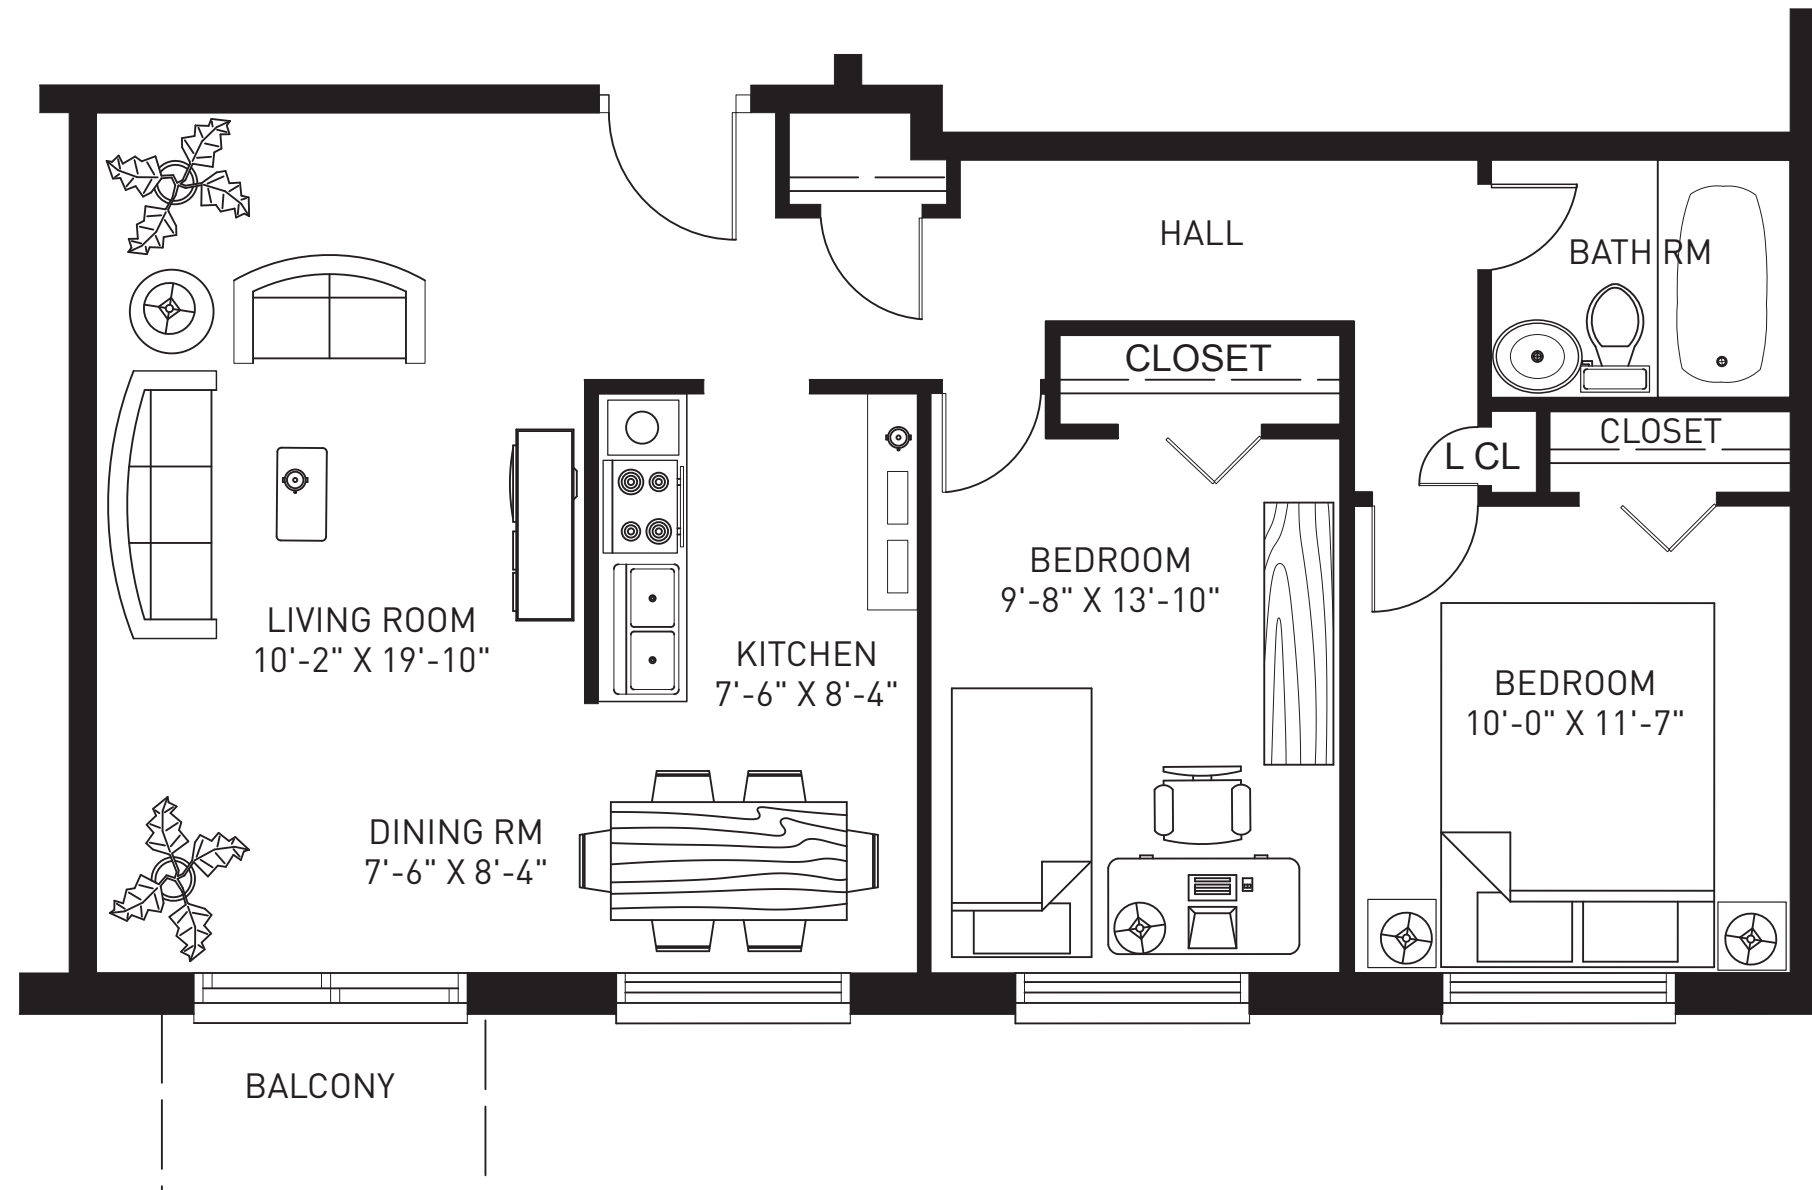

165 CONNAUGHT AVE

740 sq. ft.

TWO BEDROOM - TYPE D