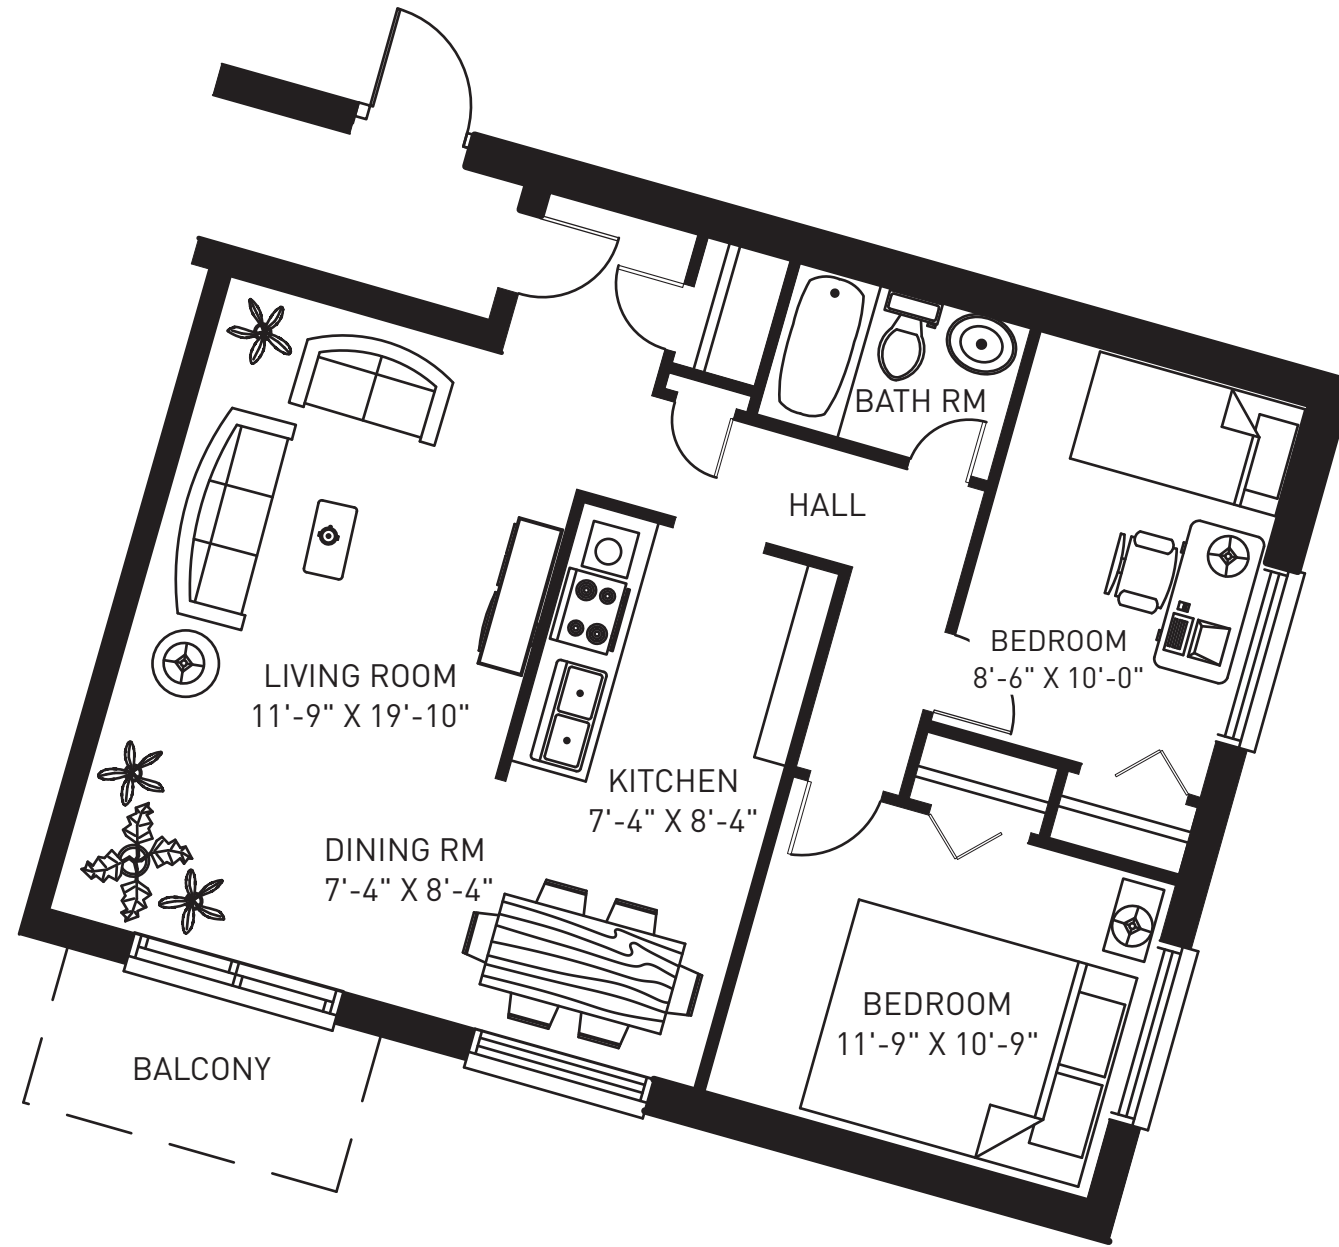

175 CONNAUGHT AVE

651 sq. ft.

TWO BEDROOM - TYPE B