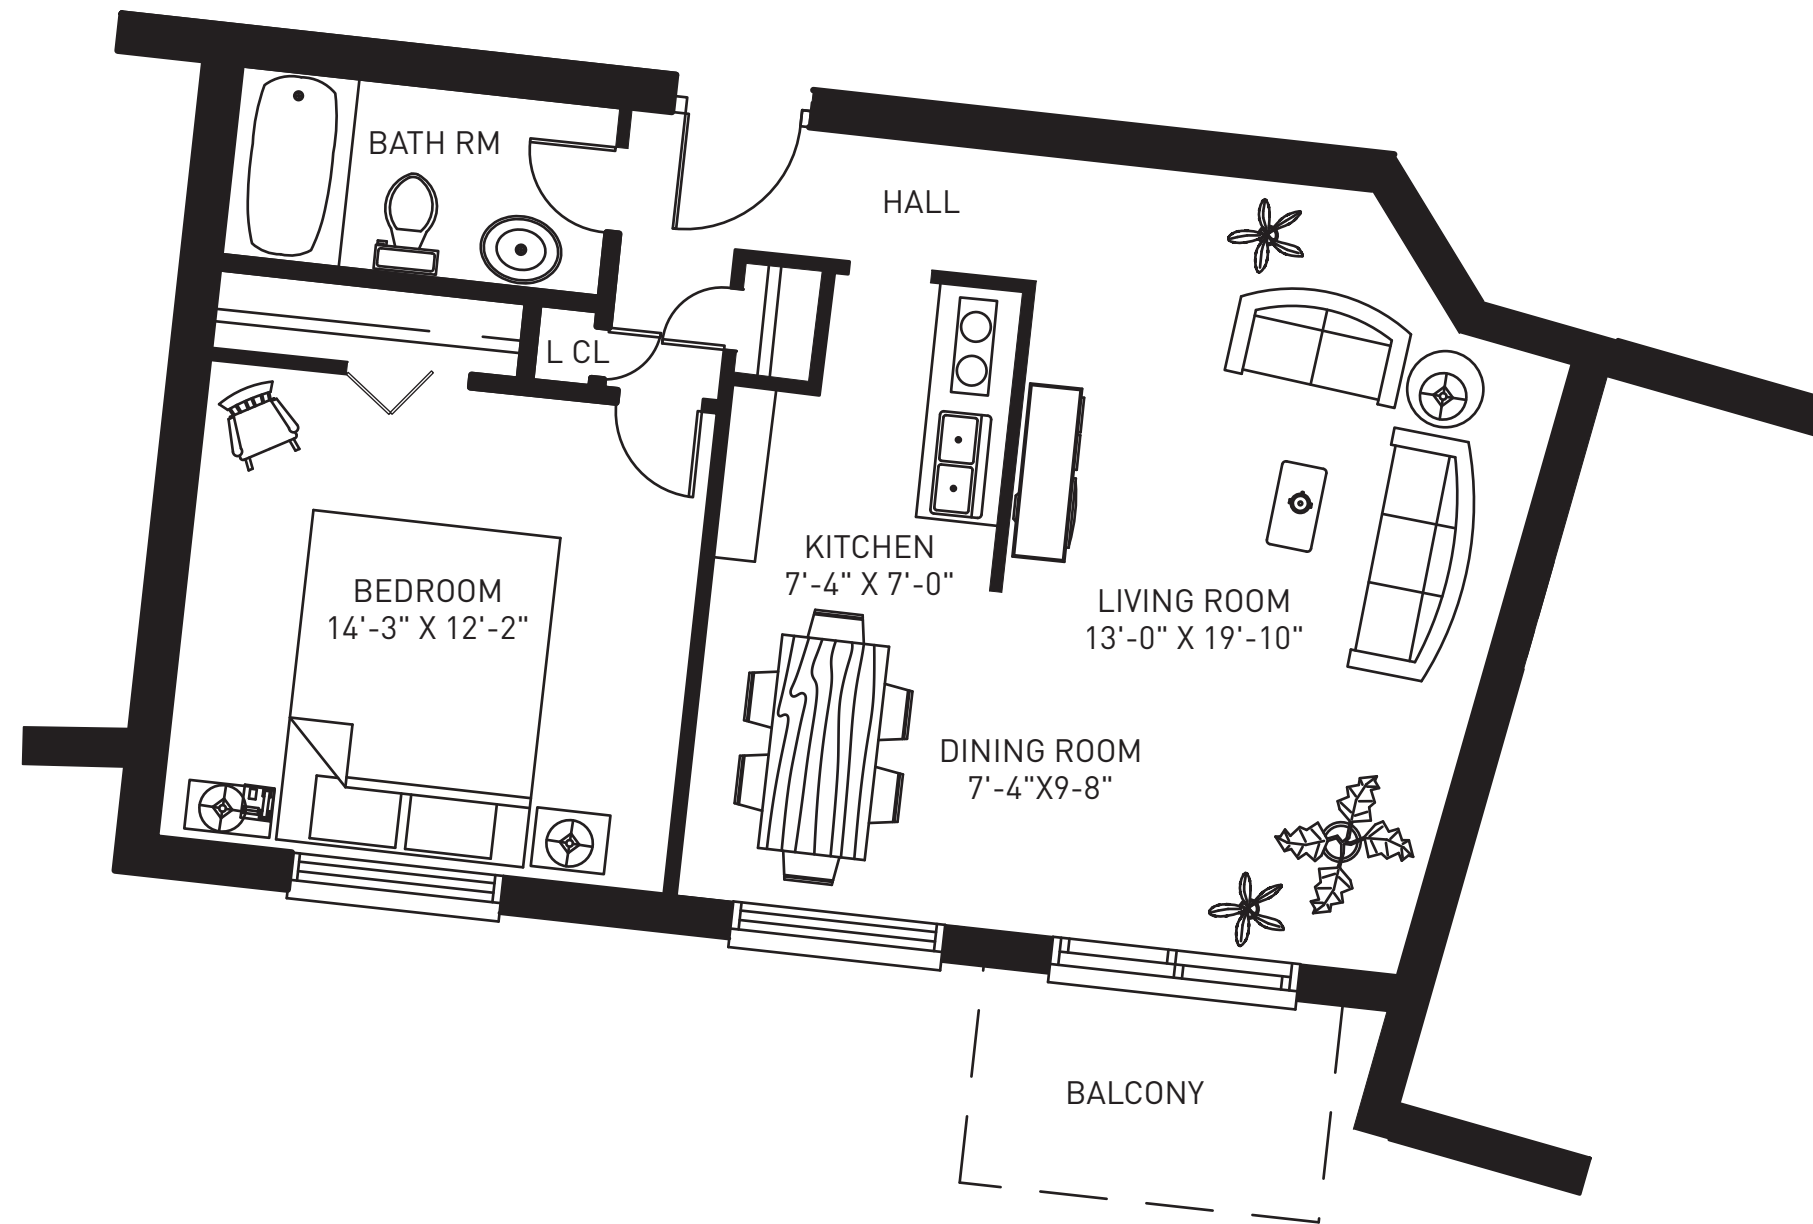

175 CONNAUGHT AVE

665 sq. ft.

ONE BEDROOM - TYPE C